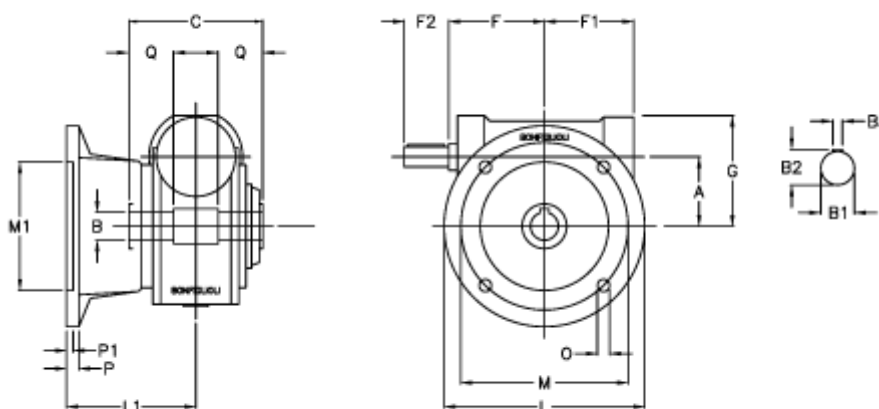

# Data Sheet

Article number: 3901030070400

Description: Worm gear with solid input shaft  
VF 30F-70-HS

## Measures

a	= 30.0	F1 = 46	P = 6
B	= 14	F2 = 20	P1 = 4
B1	= 9	g = 50	Q = 20.5
B2	= 10.2	L = 80	
B3	= 3	L1 = 50.5	
C	= 55	m = 68	
Description	= VF 30F-xx-HS	M1 = 50	
F	= 50.0	O = 6.5	